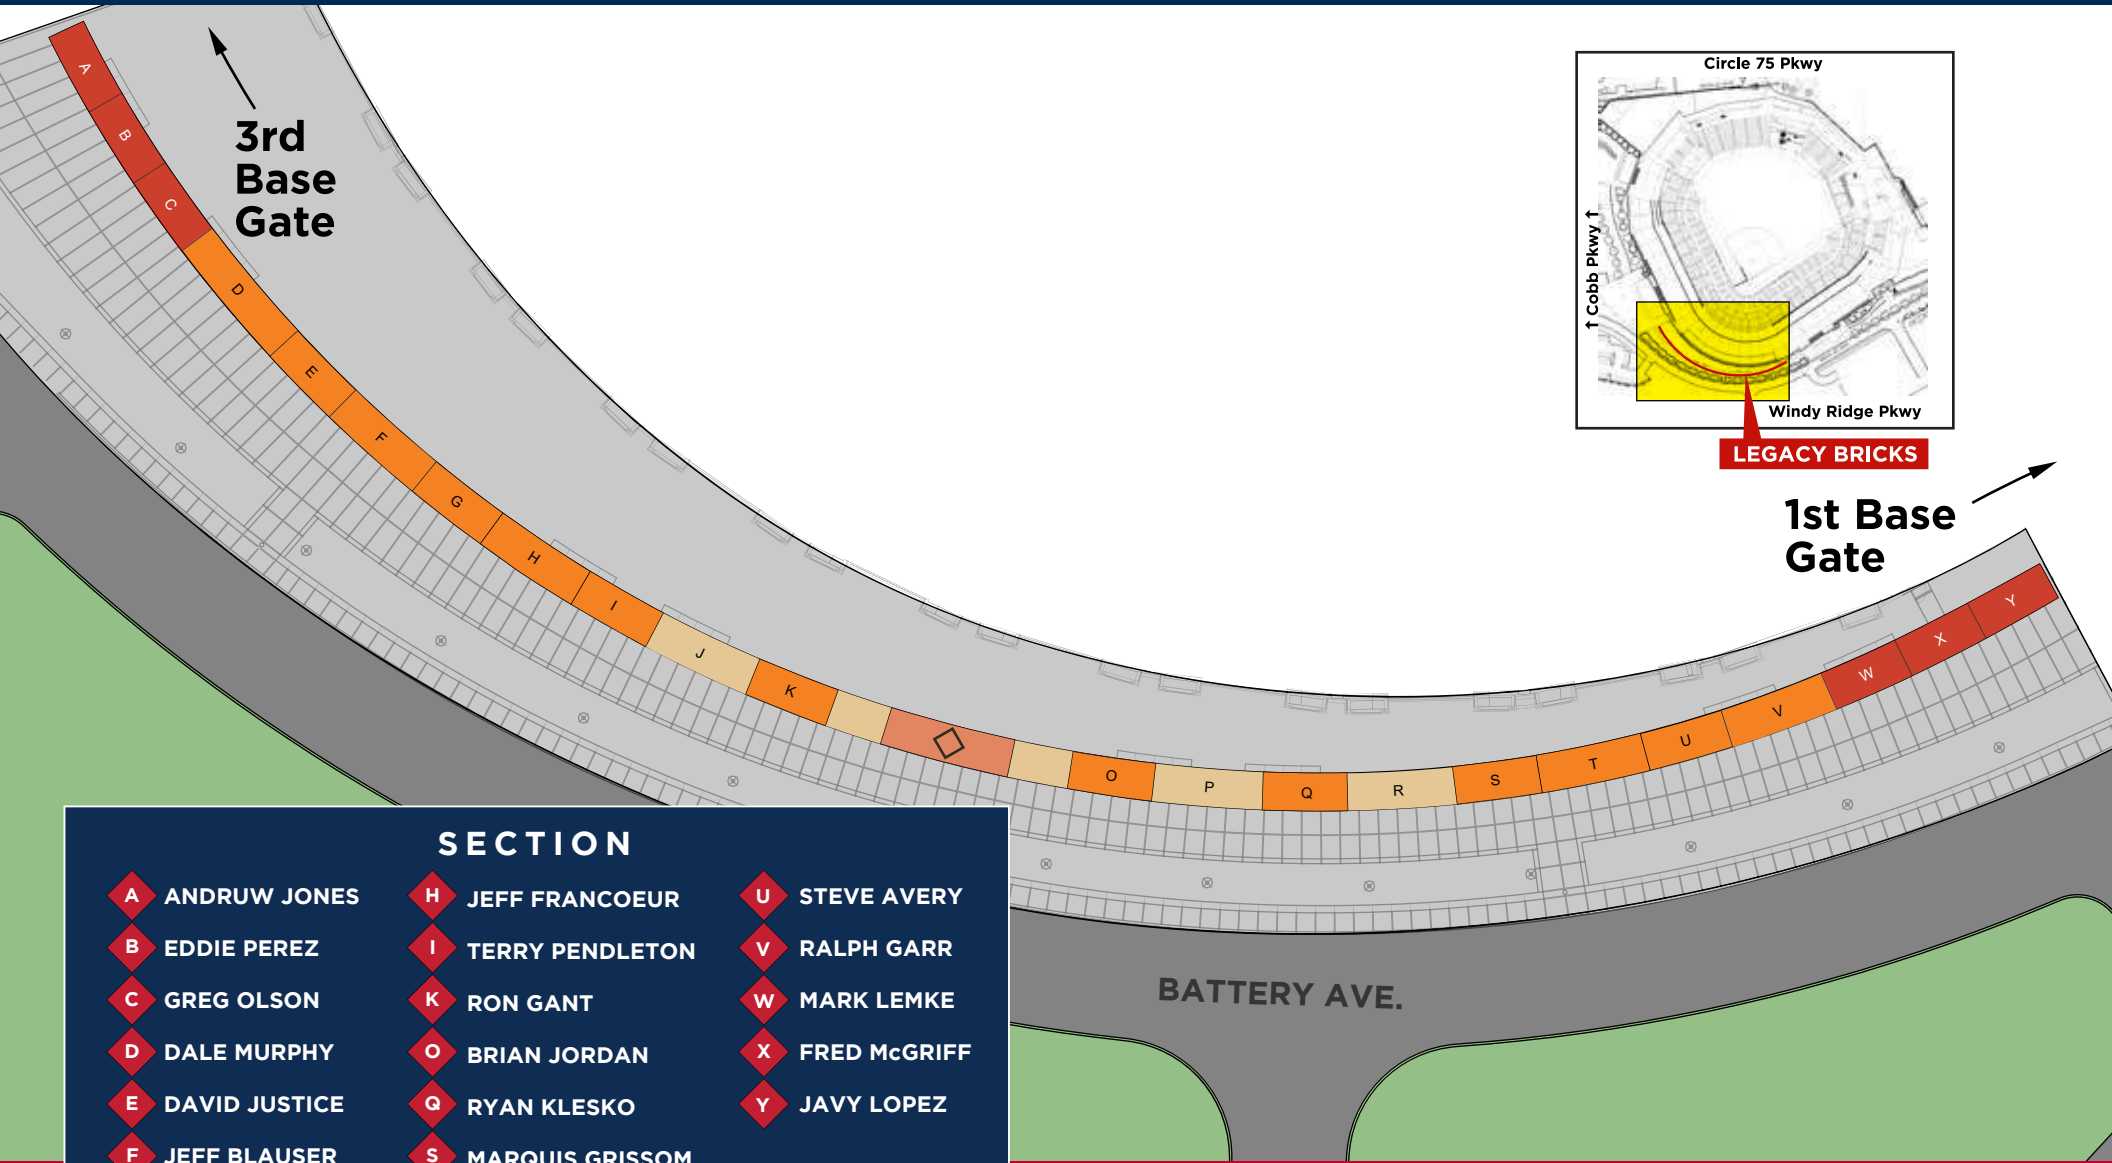

SUNTRUST PARK

LEGACY BRICKS

LOCATION MAP

SECTION

A ANDRUW JONES	H JEFF FRANCOEUR	U STEVE AVERY
B EDDIE PEREZ	I TERRY PENDLETON	V RALPH GARR
C GREG OLSON	K RON GANT	W MARK LEMKE
D DALE MURPHY	O BRIAN JORDAN	X FRED McGRIFF
E DAVID JUSTICE	Q RYAN KLESKO	Y JAVY LOPEZ
F JEFF BLAUSER	S MARQUIS GRISSOM	
G SID BREAM	T TIM HUDSON	

Turner Field Legacy Bricks

SunTrust Park Legacy Bricks