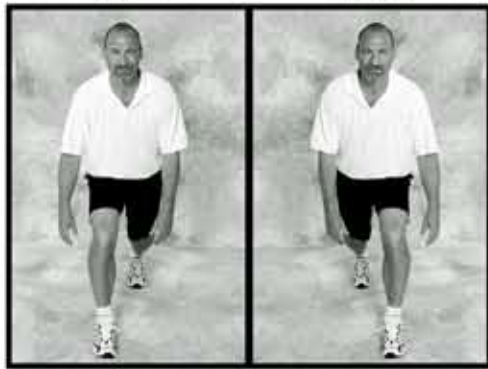

MLB Umpires 3D Free Standing Stretching Matrix®

R OVERHEAD REACH

L OVERHEAD REACH

R LATERAL OVERHEAD REACH

L LATERAL OVERHEAD REACH

R ROTATIONAL OVERHEAD REACH

L ROTATIONAL OVERHEAD REACH

R FORWARD LUNGE