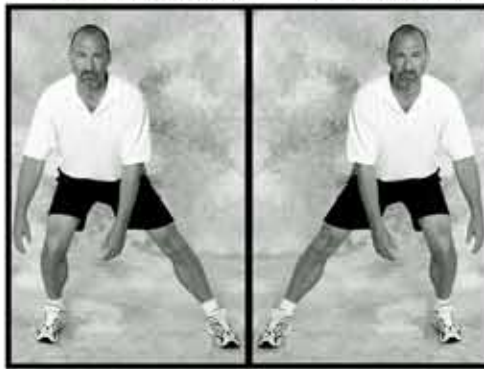

R LATERAL LUNGE

L LATERAL LUNGE